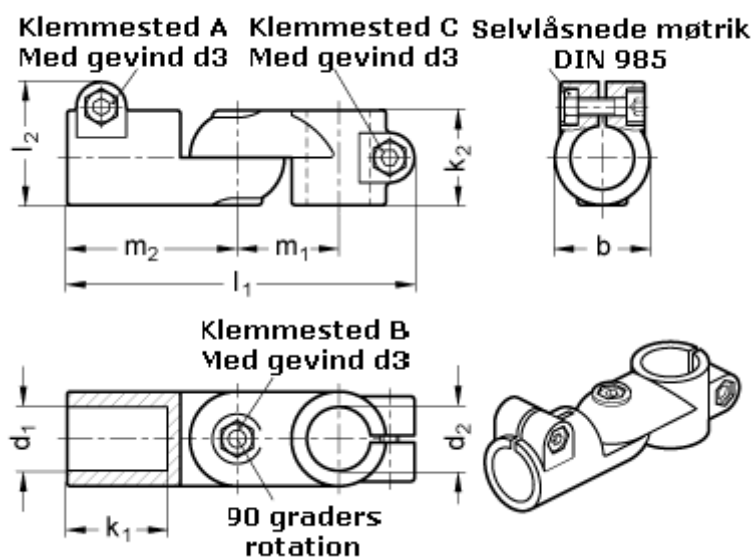

Article number: 20284B30B25S2BL

Description: E+G Swivel connector joint
GN284-B30-B25-2-BL

Measures

$b = 40$	$m_1 = 43$
$d_1 = B30$	$m_2 = 72$
$d_2 = B25$	
$d_3 = M 8$	
$k_1 = 42.5$	
$k_2 = 40$	
$l_1 = 147$	
$l_2 = 52.0$	